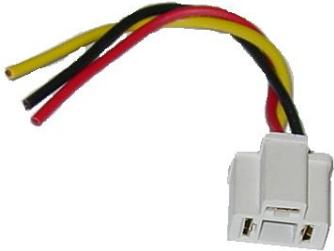

LINEA 039-06 SOCATES SILVIN

SOCATE SILVIN BLANCO REFORZADO
IVICA

PIEZA: AR160HH

SOCATE SILVIN DE CERAMICA VS-
2008-NX CON FORRO DE GOMA