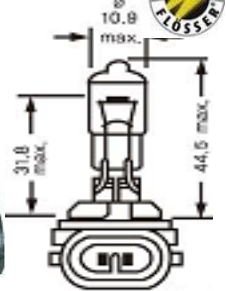

BOMBILLO HALOGENO FLOSSER 50W FLOSSER
ORIGINAL 886-12V-50W