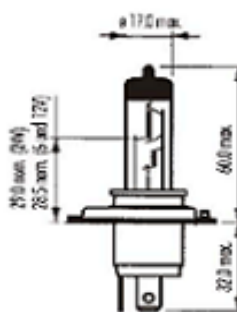

PIEZA:P43-100W-2GOLD

BOMBILLO (PAR) PLASMA H1-100W-GOLD EAGLITE PLASMA-DORADO