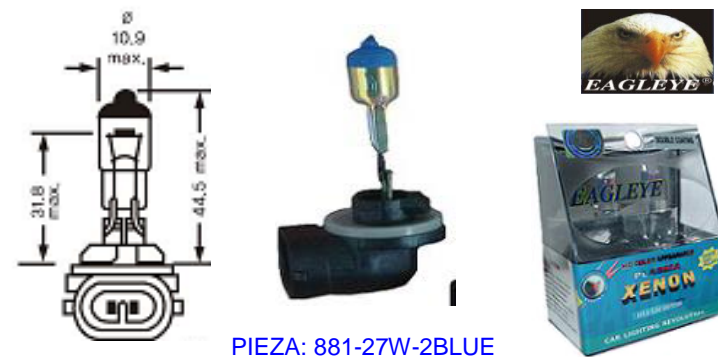

BOMBILLO (PAR) PLASMA 881-27W EAGLITE PLASMA-AZUL