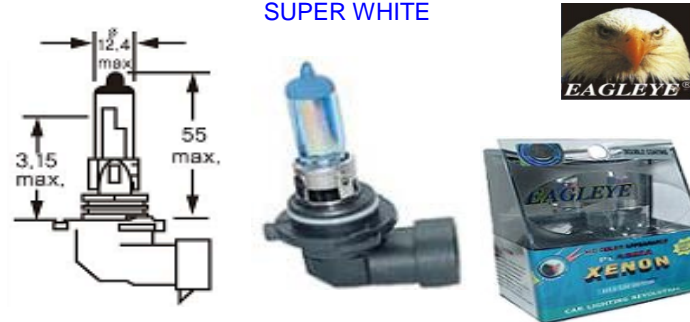

BOMBILLO (PAR) WHITE H1-100W EAGLITE DEEP BLUE-SUPER WHITE

PIEZA:H1-100W-2DEEP

BOMBILLO (PAR) WHITE H3-100W EAGLITE DEEP BLUE-SUPER WHITE

PIEZA:H3-100W-2DEEP

BOMBILLO (PAR) WHITE 9006-80W EAGLITE DEEP BLUE SUPER WHITE