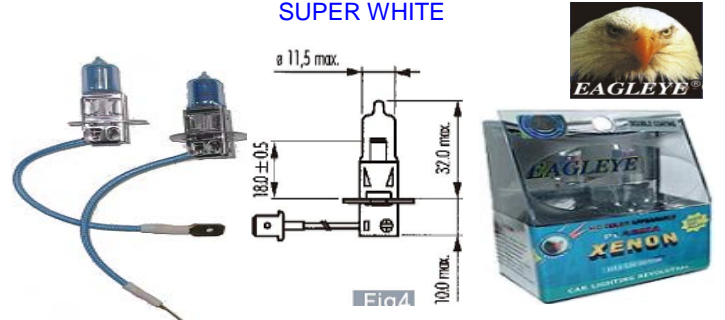

BOMBILLO (PAR) WHITE H3-100W EAGLITE DEEP BLUE-SUPER WHITE

PIEZA:H3-100W-2DEEP