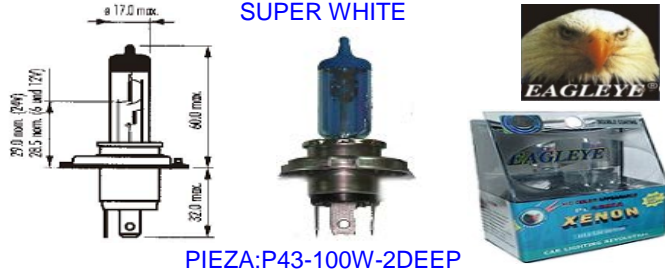

LINEA 014-75 BOMBILLO SUPER WHITE 100W EAGLITE

BOMBILLO (PAR) WHITE P43-100W EAGLITE DEEP BLUE-SUPER WHITE

PIEZA: P43-100W-2DEEP

BOMBILLO (PAR) WHITE 9004-100W EAGLITE DEEP BLUE-SUPER WHITE