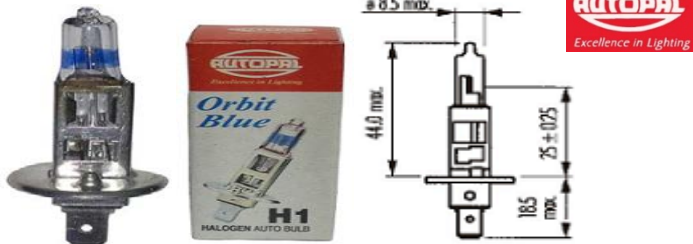

BOMBILLOS H7-130W-20 LED "R"

PIEZA: H7-20LED

BOMBILLOS P43T-130W-27LED "R"

PIEZA: P43T-27LED

BOMBILLOS 9007-100W-18LED "R"

PIEZA: 9007-18LED

BOMBILLO HALOGENO H1-100W (55W/130W) ORBIT BLUE AUTOPAL

*REVISAR LISTADO