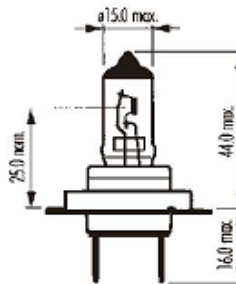

LINEA 011-14 BOMBILLO RANGE POWER 55W NARVA

50%MAS LUZ AZUL

PIEZA:48638

50%MAS LUZ AZUL