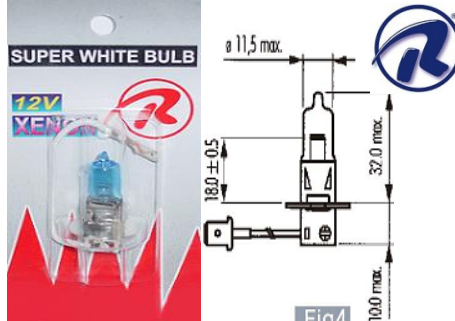

PIEZA: 881-X

BOMBILLO XENON 889-12V27W "R" SUPER WHITE (UND) EN BLISTER

PIEZA: 889-X

BOMBILLO XENON H1-12V130W "R" SUPER WHITE (UND) EN BLISTER

PIEZA: H1-130W-X

BOMBILLO XENON H3-12V130W "R" SUPER WHITE (UND) EN BLISTER