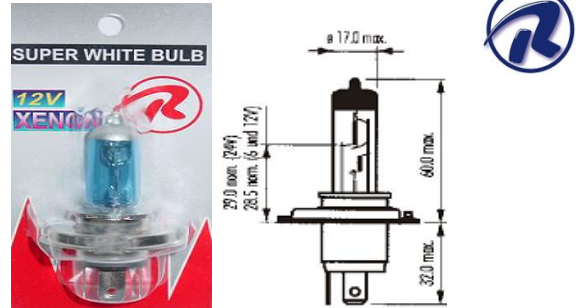

PIEZA: H3-130W-X

BOMBILLO XENON 894-12V27W "R" SUPER WHITE (UND) EN BLISTER

PIEZA: 894-X

BOMBILLO XENON H7-12V100W "R" SUPER WHITE (UND) EN BLISTER

PIEZA: H7-100W-X

BOMBILLO XENON H4P43T-12V100W SUPER WHITE (UND) EN BLISTER