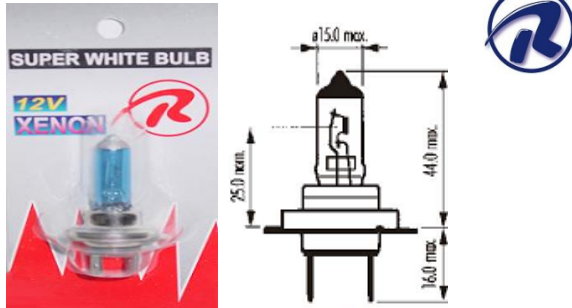

PIEZA: H7-100W-X