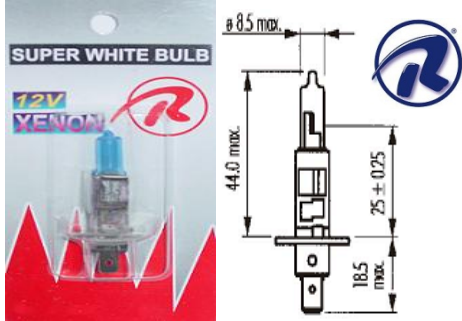

BOMBILLO XENON H7-12V100W "R" SUPER WHITE (UND) EN BLISTER

PIEZA: H1-130W-X