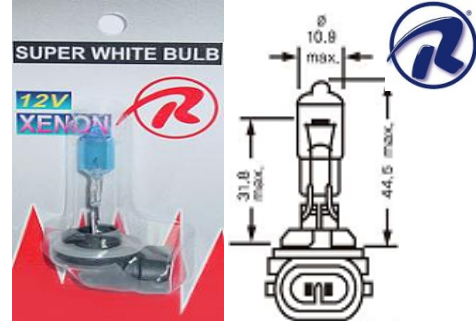

BOMBILLO XENON H4P43T-12V100W SUPER WHITE (UND) EN BLISTER

PIEZA: 894-X