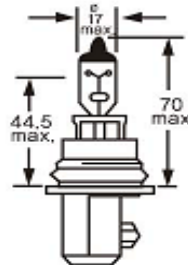

PIEZA:48628

31-A

RANOLI
SOCIEDAD ANONIMA
RIF. J-00307228-1

BOMBILLOS NARVA

LINEA 011-14 BOMBILLO RANGE POWER 55W NARVA