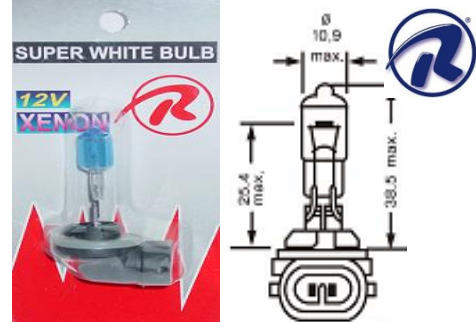

BOMBILLO XENON 889-12V27W "R" SUPER WHITE (UND) EN BLISTER

BOMBILLO XENON 894-12V27W "R" SUPER WHITE (UND) EN BLISTER

PIEZA: 889-X