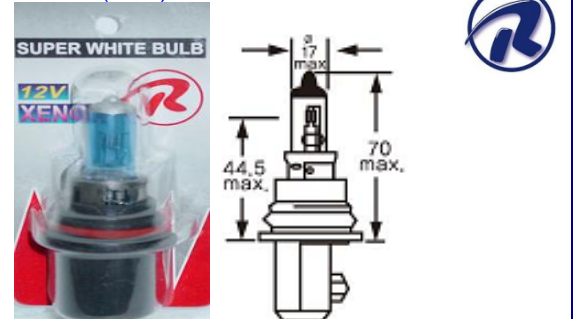

BOMBILLO XENON 9007-12V130W "R" SUPER WHITE (UND) EN BLISTER

PIEZA: 9007-130W-X