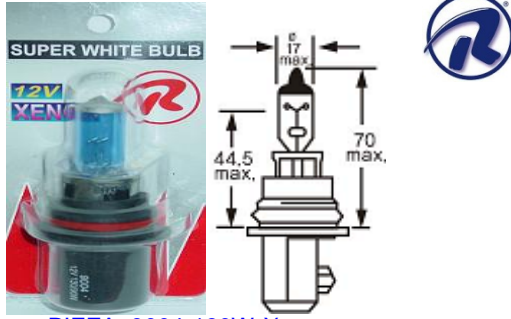

LINEA 010-63 BOMBILLOS XENON "R"

BOMBILLO XENON 9004-12V130W "R" SUPER WHITE (UND) EN BLISTER

PIEZA: 9004-130W-X