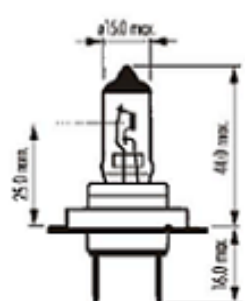

BOMBILLO HALOGENO H7-24V-100W

PIEZA:H7-24V-100W